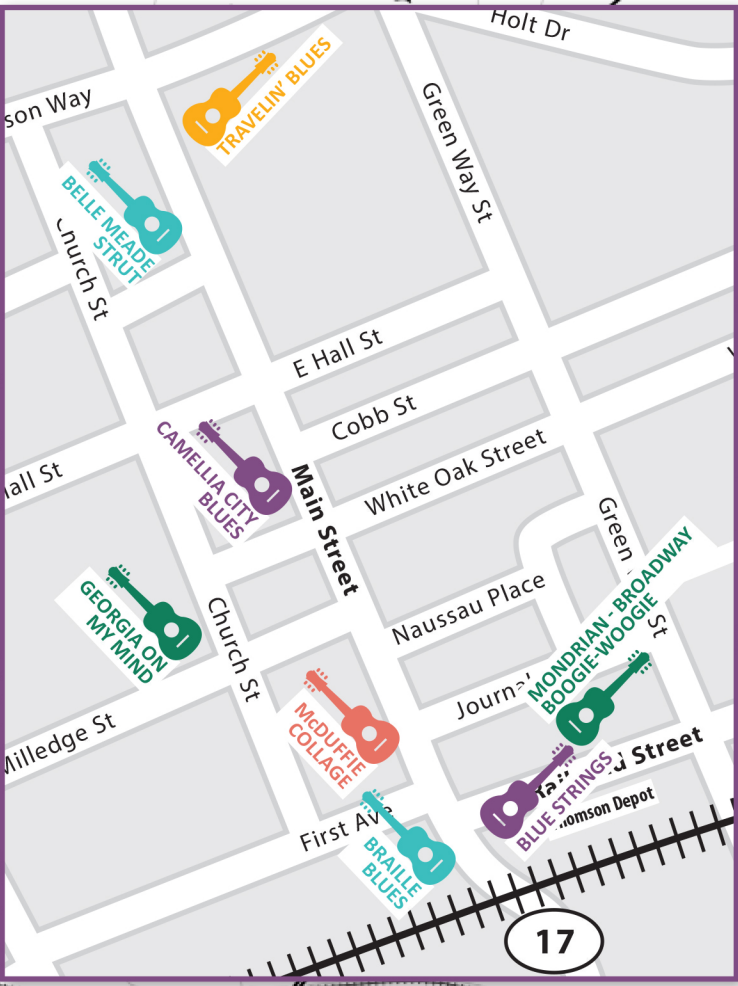

REMEMBERING
BLIND WILLIE

PICASSO - GIRL
BEFORE A MIRROR

THREE WOMEN
BLUES

BLIND WILLIE'S
BLUES

LEONID AFREMOV'S
NIGHT ALLEY
ON GUITAR

WILLIAM BARTRAM
WILDFLOWERS OF
MCDUFFIE COUNTY

TRAVELIN' BLUES

BELLE MEADE
STRUT

CAMELLIA CITY
BLUES

GEORGIA ON
MY MIND

MCDUFFIE
COLLAGE

BRAILLE
BLUES

MONDRIAN - BROADWAY
BOOGIE-WOOGIE

BLUE STRINGS

ENLARGEMENT OF DOWNTOWN AREA

McTell's 12-String Strut is a public art project showcasing several 7 foot tall hand-painted Stella guitar replicas designed by local visual artists. The project is meant to recognize and honor the legacy of Blind Willie McTell, his music and the fact that such an influential musician was born and lived in McDuffie County.

Please see the back panel for precise location information.

www.mctells12stringstrut.com

FIRST NIGHT