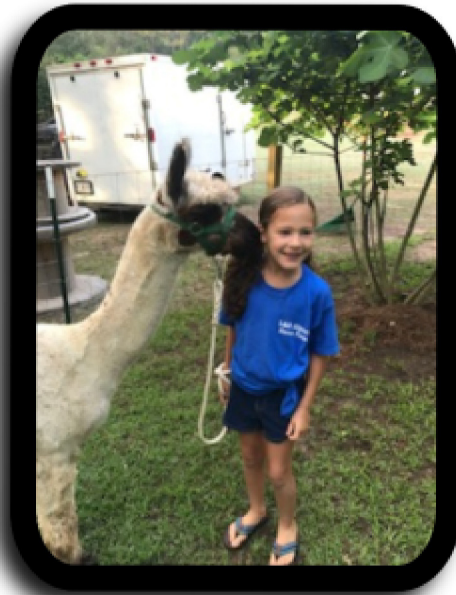

**Farm visitations
are FUN!**