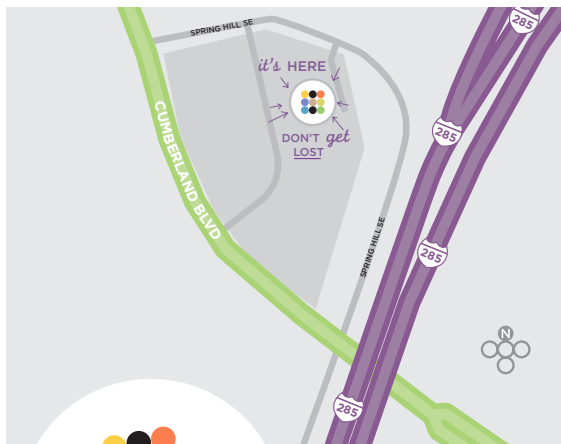

HYATT PLACE ATLANTA/COBB GALLERIA

2876 Spring Hill Parkway
Smyrna, GA 30080, USA
P 770 384 0060
F 770 384 0075
hyattplacegalleria.com

TRANSPORTATION

- From North and East: 20 miles from Hartsfield Jackson International
- From South and West: 10 miles from downtown Atlanta
- From I-285 and I-75: minutes from the hotel

hyattplace.com