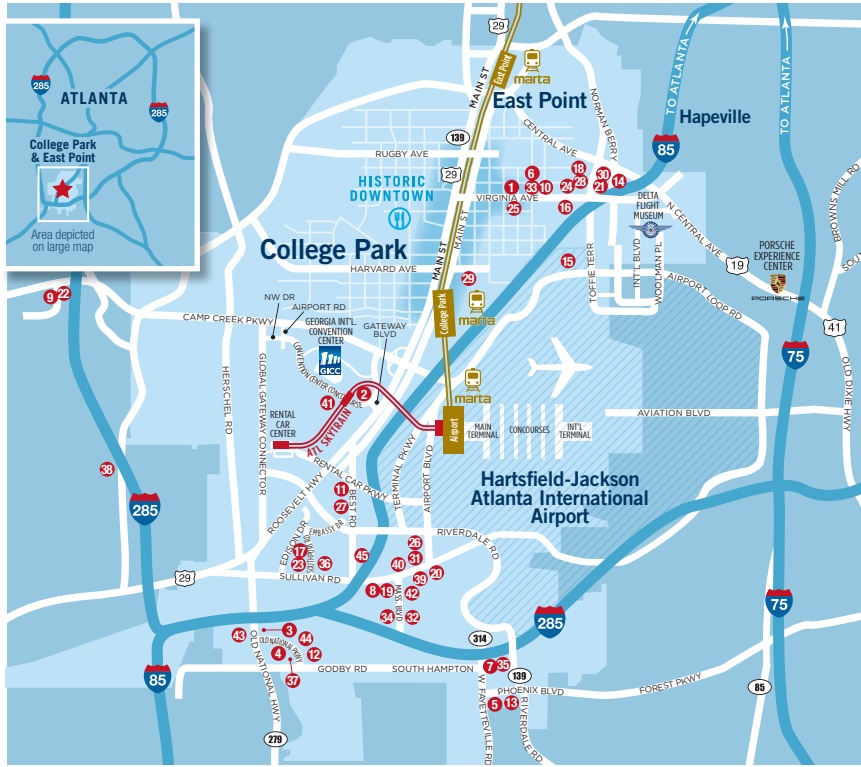

ATLANTA AIRPORT DISTRICT HOTELS

1. Atlanta Airport Marriott
2. Atlanta Airport Marriott Gateway
3. Baymont Inn & Suites Atlanta Airport South
4. Best Western Plus Hotel & Suites Airport South
5. Country Inn & Suites by Carlson Atlanta Airport North
6. Country Inn & Suites by Carlson Atlanta Airport South
7. Courtyard Atlanta Airport South/Sullivan Road
8. Courtyard Atlanta Airport West
9. Crowne Plaza Atlanta Airport
10. Days Inn College Park Airport Best Road
11. Days Inn & Suites College Park Atlanta Airport West
12. Days Inn College Park/Atlanta/Airport South
13. DoubleTree by Hilton Hotel Atlanta Airport
14. Drury Inn & Suites Atlanta Airport
15. Econo Lodge Atlanta Airport North
16. Embassy Suites Atlanta Airport
17. Fairfield Inn & Suites Atlanta Airport North
18. Fairfield Inn & Suites Atlanta Airport South
19. Hampton Inn Atlanta Airport
20. Hampton Inn & Suites Atlanta Airport North I-85
21. Hampton Inn & Suites Atlanta Airport West/Camp Creek Parkway
22. Hilton Garden Inn Atlanta Airport Millennium Center
23. Hilton Garden Inn Atlanta Airport North
24. Holiday Inn & Suites Atlanta Airport North
25. Holiday Inn Atlanta Airport South
26. Holiday Inn Express Atlanta Airport
27. Homewood Suites by Hilton Atlanta Airport North
28. Hotel Indigo Atlanta Airport - College Park
29. Hyatt Place Atlanta Airport-North
30. Hyatt Place Atlanta Airport-South
31. LaQuinta Inn & Suites Atlanta Airport South
32. Microtel Inn & Suites by Wyndham Atlanta Airport
33. Motel 6
34. Quality Hotel Conference Center
35. Quality Inn & Suites Atlanta Airport South
36. Ramada Plaza
37. Red Lion Hotel Atlanta International Airport (opening Spring 2016)
38. Regency Inn
39. Sheraton Atlanta Airport
40. Sleep Inn Airport
41. SpringHill Suites Atlanta Airport Gateway
42. Super 8 College Park/Atlanta Airport
43. Super 8 College Park/Atlanta Airport West
44. Travelodge College Park
45. Westin Atlanta Airport

LET'S EAT!

THE PECAN
SOUTHERN FUSION

CORNER GRILLE
AMERICAN CUISINE WITH CAJUN INFLUENCES

THE FEED STORE
CREATIVE SOUTHERN FUSED FOOD

BRAKE PAD
BEST BURGERS IN TOWN

NOODLE
PAN ASIAN NOODLE HOUSE

SIMON'S STEAK & SEAFOOD
AGED HAND-CUT ANGUS STEAKS AND EXTENSIVE SEAFOOD SELECTION

CHAMPIONS
HOTTEST SPORTS HANGOUT

THE MANCHESTER ARMS
QUAINT BRITISH-STYLE PUB

BENTLEY'S STEAKHOUSE
CASUAL SOPHISTICATED DINING

TONY MORROW'S REAL PITT BBQ
SLOW-COOKED OLD TIME BBQ

VOYA BISTRO & SUSHI BAR
SERVING TRADITIONAL SOUTHERN SIGNATURE DISHES AND FRESH SUSHI

THE PIG & THE PINT
MODERN DAY MEAT AND THREE, FEATURING AN ECLECTIC VARIETY OF AMERICAN CUISINE

LUNCH ON MAIN
HOMEMADE COUNTRY COOKING, JUICY BURGERS AND MUCH MORE

SPONDIVITIS
DOWN-HOME SEAFOOD RESTAURANT WITH FRESH CATCHES FROM AROUND THE WORLD

VOLARE WINE & BISTRO
MODERN WINE BAR OFFERING A MIX OF ITALIAN SMALL PLATES, HANDMADE PASTAS AND MORE