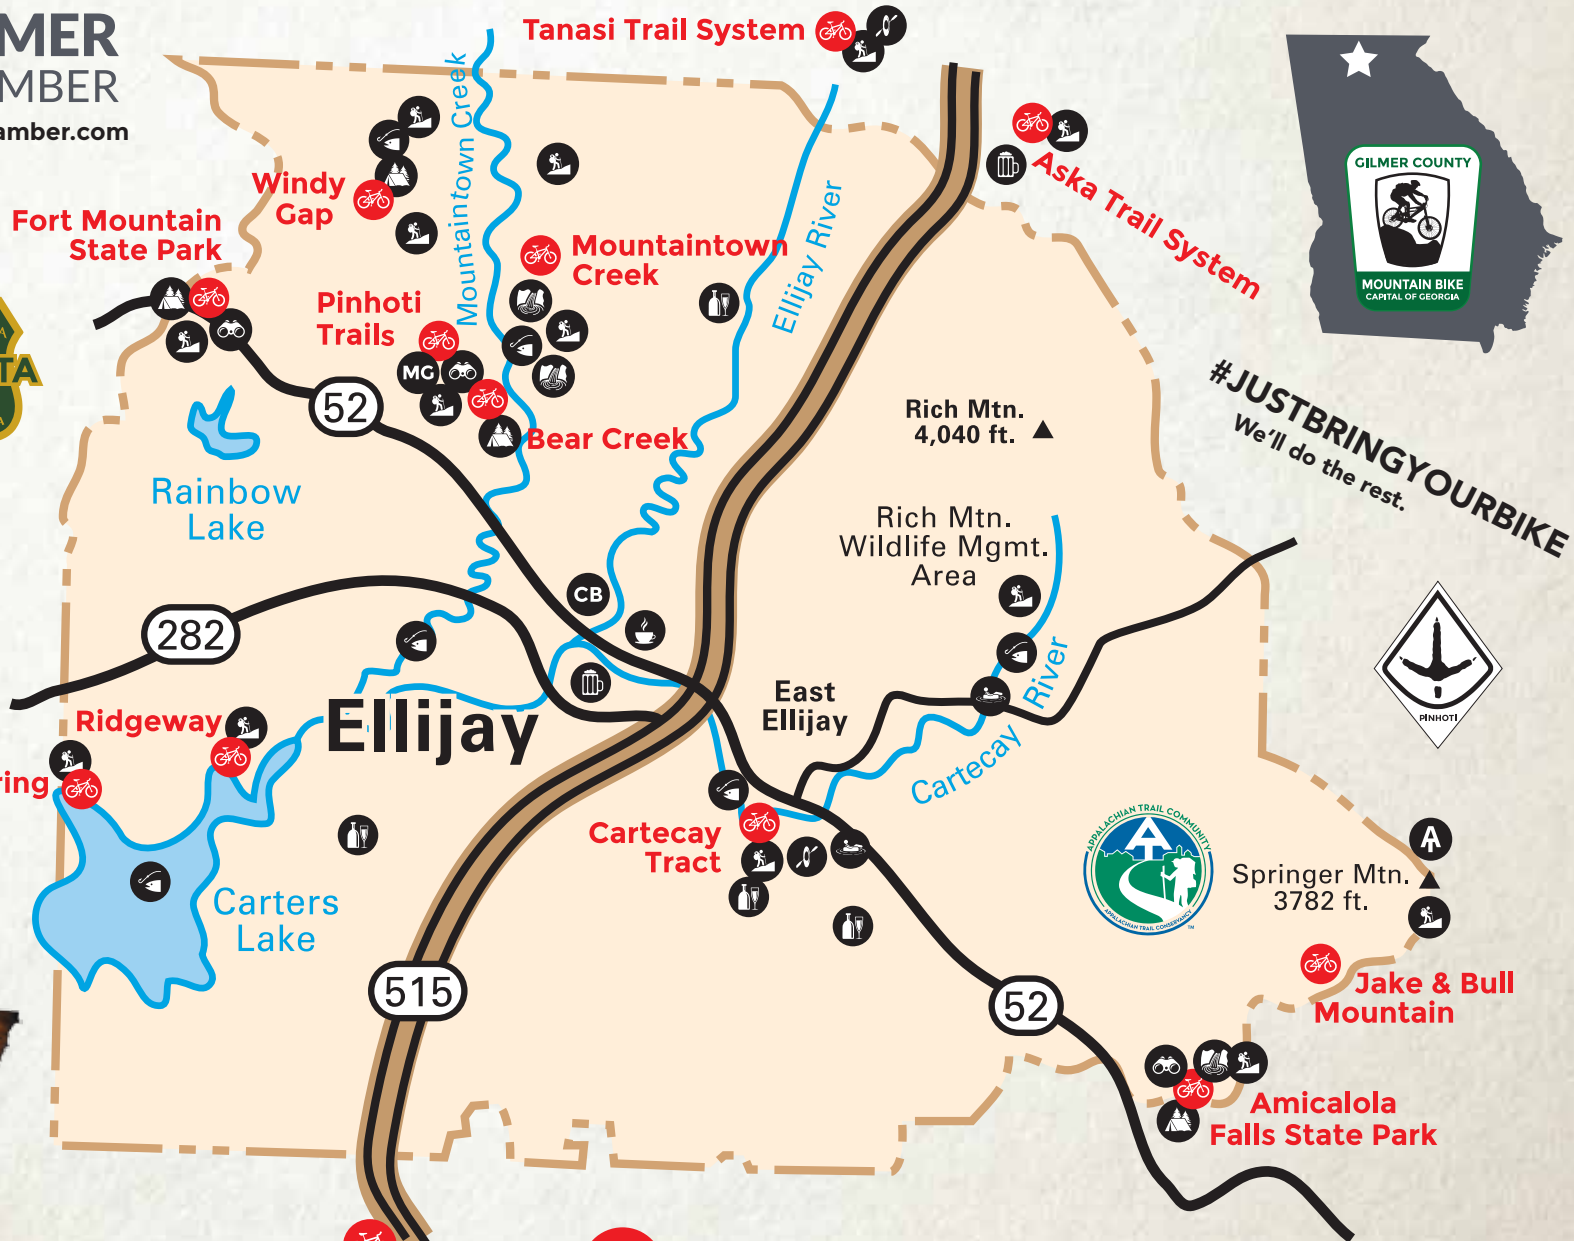

Mountain Bike Capital of Georgia

GILMER COUNTY

-  Biking
-  Camping
-  Cartecay Bikes
-  Mulberry Gap
-  Hiking
-  Overlook
-  Waterfall
-  Fishing
-  Floating
-  Paddling
-  Winery
-  Bistro
-  Brew

GILMER CHAMBER
gilmerchamber.com

CARTECAY
Bicycle Shop
cartecaybikes.com

Mulberry Gap
Ellijay, GA
MOUNTAIN BIKE GET-A-WAY
mulberrygap.com

#JUSTBRINGYOURBIKE
We'll do the rest.

 **TRAIL HEAD LOCATIONS**