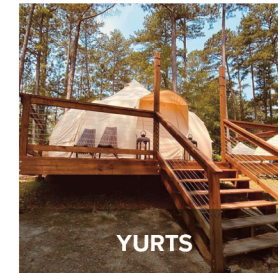

Stay

A DESTINATION FOR EVERYONE

No matter what your style, Soap Creek Marina offers a wide array of lodging and camping opportunities. Contact us now to book your next stay.

RV CAMPING

CABINS

With 30 and 50 amp service, all sites feature a lake view.

We offer 6-person comfortable waterfront cabins. 2-night minimum.

YURTS

Modern glamping yurt tents with luxurious amenities.

RUSTIC

Rustic camping options for a more primitive experience.